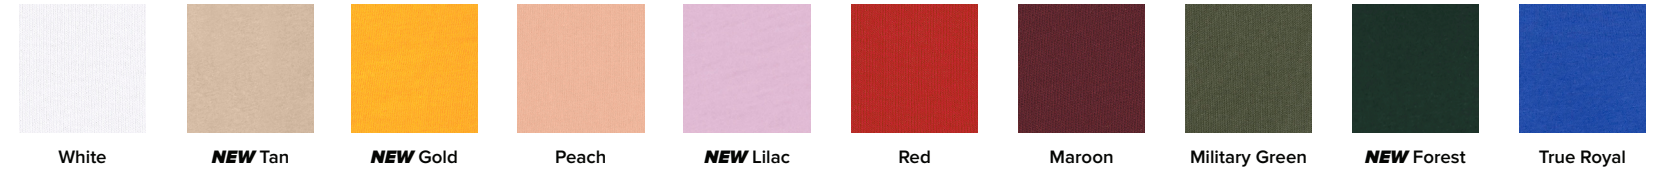

20 COLOURS
3719

3719
Unisex Sponge Fleece
Pullover Hoodie

3719 COLOURS